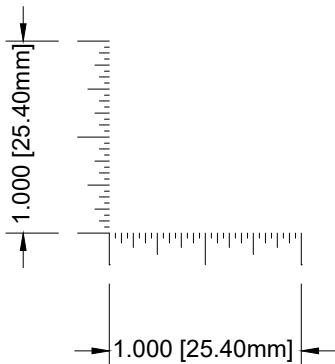

0.1575"Ø x 0.2559" CENTERS
 IN-LINE PATTERN
 OPEN AREA: 28.0%

A FAX OR COPY OF THIS DETAIL
 MAY BE DISTORTED - PLEASE CHECK
 YOUR SCALE

HunterDouglas 
Ceiling & Wall Products
 exclusively from **CertainTeed**

TOLERANCES

(unless noted otherwise)

DECIMAL: .0 +/- .060
 .00 +/- .030
 .000 +/- .010
 FRACTIONAL: +/- 1/32"
 ANGULAR: +/- 0.5°

PERF 107

PROJECT:
 DRAWING NUMBER: PRF-107
 PART NUMBER:
 SCALE: FULL
 DRAWN BY: HD ENGINEERING
 DATE: 12/5/2018