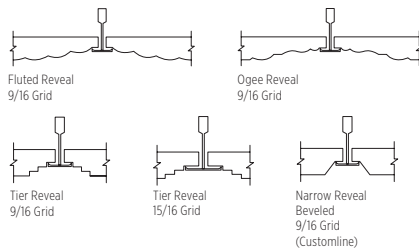

SUSPENSION SYSTEM OPTIONS