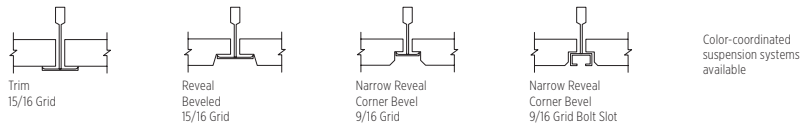

**FEATURES AND BENEFITS**

- Finely textured panel offering an upscale appearance and excellent sound absorption (up to 0.70 NRC)
- Certified VOC compliant
- Cuts cleanly, leading to quicker installation and lower installation costs
- Environmental Product Declaration (EPD) available for this product
- Health Product Declaration (HPD) available for this product
- Some products available in fire-rated (Protectone) versions
- Available in 6 standard colors for item numbers CM-450, CM-454

**SUSPENSION SYSTEM OPTIONS**

LEED® v4	
RECYCLED CONTENT	
CLASS A PROTECTONE®	70%
	44%

- EA: Optimize Energy Performance
- EA: Prereq. Min. Energy Performance
- EQ: Interior Lighting
- MR: PBT Source Reduction (Healthcare)
- EQ: Acoustic Performance *Applies only to High NRC*
- EQ: Prereq. Min. Acoustic Performance (Schools) *Applies only to High NRC*
- EQ: Low-Emitting Materials
- EQ: Daylight
- MR: Material Ingredients (HPDs)
- MR: Sourcing Raw Materials
- MR: Environmental Product Declarations (EPDs)
- MR: Construction and Demolition Waste Management Planning